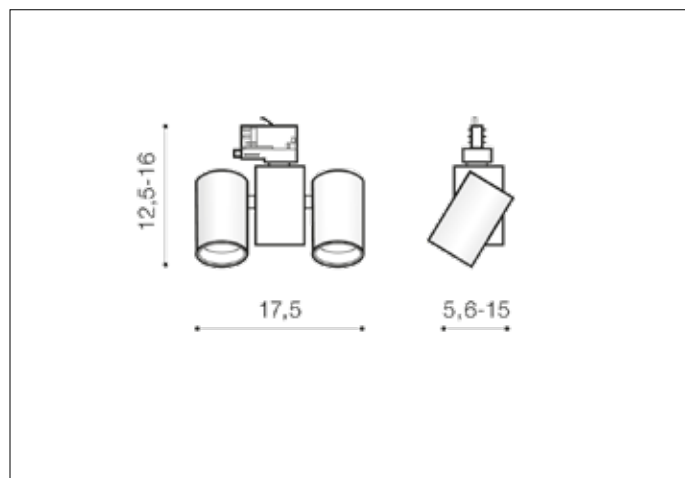

**AZzardo**<sup>®</sup>  
LIGHTING

MEGARA TRACK 3LINE GU10 WH  
AZ4442, EAN 5901238444428

## Dimensions height / width / length [cm] Product Specifications

Product	12,5 ~ 16 x 17,6 x 5,6 ~ 15
Mounting inlet:	N/A x N/A x N/A
Ceiling base:	N/A x N/A x N/A
Shades	9 x 5,6 x N/A

## Shipping info height / width / length [cm]

BOX 1:	18,5 x 18,5 x 6,5
BOX 2:	N/A x N/A x N/A
BOX 3:	N/A x N/A x N/A
Net weight [kg]	0,5
Gross weight [kg]	0,58

## Energy efficiency

Azzardo Sp. z o.o.  
ul. Strzeszyńska 33 60-479 Poznań,  
NIP: 929-185-75-07

[www.azzardolighting.com](http://www.azzardolighting.com)

Line	TECHNICAL
Type	Track
Type of track	3 Line
Colour	White
Material	Metal
Light source	2
Type of socket	GU10
Lumens	N/A
Kelvins	N/A
Beam angle	N/A
Dimmable	N/A
CCT	N/A
RGB	N/A
RA	N/A
App remote control	N/A
Remote control	N/A
Voltage	230V
Power	max LED 50W
Switch location	N/A
Protection class	IP20
Tilt	180°
Rotation	355°